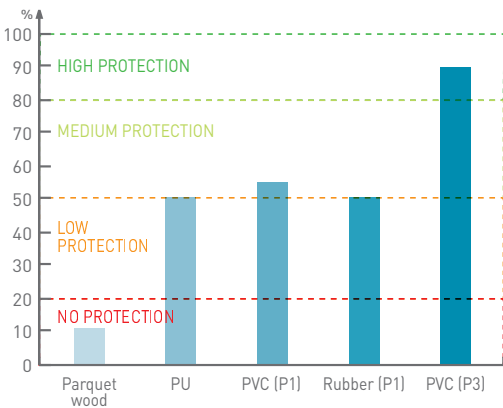

SPORTS FLOORING

TARAFLEX®

SPORTS

Gerflor®
theflooringgroup

WHY YOU SHOULD CHOOSE TARAFLEX®

FOR PROTECTION

1

The floor that brings **immediate protection on impact** to all users when falling, diving or sliding on the floor.

Gerflor guarantees the category P1/P2/P3 after 10 years use.

Study available on demand.

FOR SAFETY

2

Shock absorption **minimizes the force** of impact on the body and reduces long term injury risk.

With a complete range of shock absorption P1/P2/P3, Gerflor provides the right solution and the best safety for users.