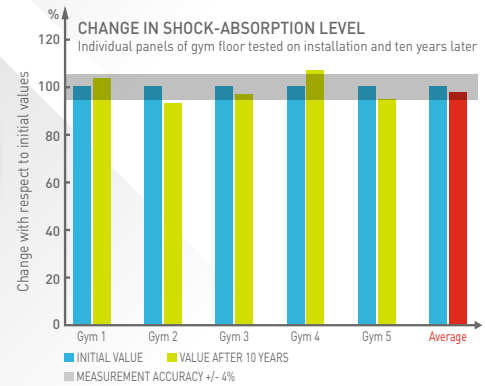

WHY YOU SHOULD CHOOSE TARAFLEX®

FOR PROTECTION

1

The floor that brings **immediate protection on impact** to all users when falling, diving or sliding on the floor.

Gerflor offers Taraflex® Comfort, a P3 floor with the highest level of comfort on the market.

3 FLOORS FOR CHAMPIONS

Taraflex® technology ensures a long lasting high performance of the products for the **LIFETIME OF THE FLOORS.**

Gerflor guarantees the category P1/P2/P3 after 10 years use.

Study available on demand.

FOR SAFETY

2

Shock absorption **minimizes the force** of impact on the body and reduces long term injury risk.

With a complete range of shock absorption P1/P2/P3, Gerflor provides the right solution and the best safety for users.

4

PARTNER OF MAJOR SPORTS EVENTS