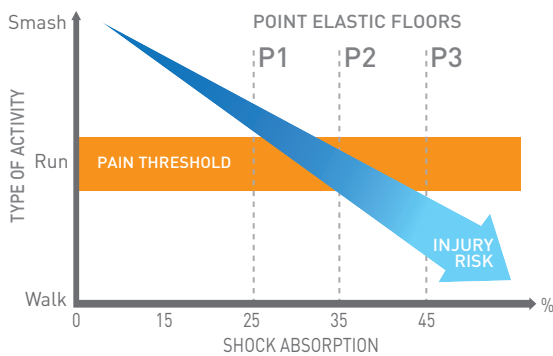

Gerflor guarantees the category P1/P2/P3 after 10 years use.

Study available on demand.

FOR SAFETY

2

Shock absorption **minimizes the force** of impact on the body and reduces long term injury risk.

With a complete range of shock absorption P1/P2/P3, Gerflor provides the right solution and the best safety for users.