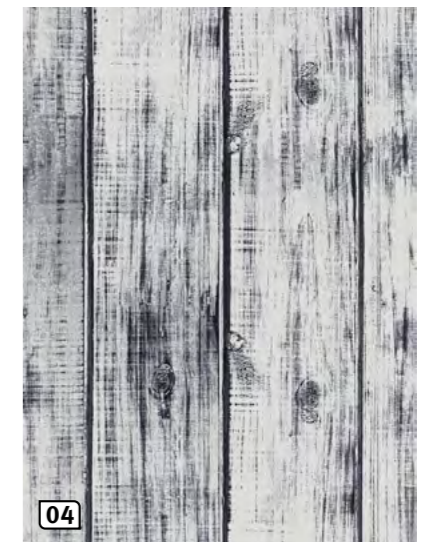

- **01** Pure Nature-wood02-lemon
  197 x 98 cm
- **02** Pure Nature-fur-01-lemon
  394 x 74 cm
- **03** Pure Nature-Knitted-01-sky
  131 x 25 cm
- **04** Pure Nature-wood-04-grey
  131 x 151 cm
- **05** Pure Nature-knitted-08-chalk
  made to measure

Design combination:
Pure Nature-fur-01-lemon
Pure Nature-knitted-01-sky
Pure Nature-wood-04-grey