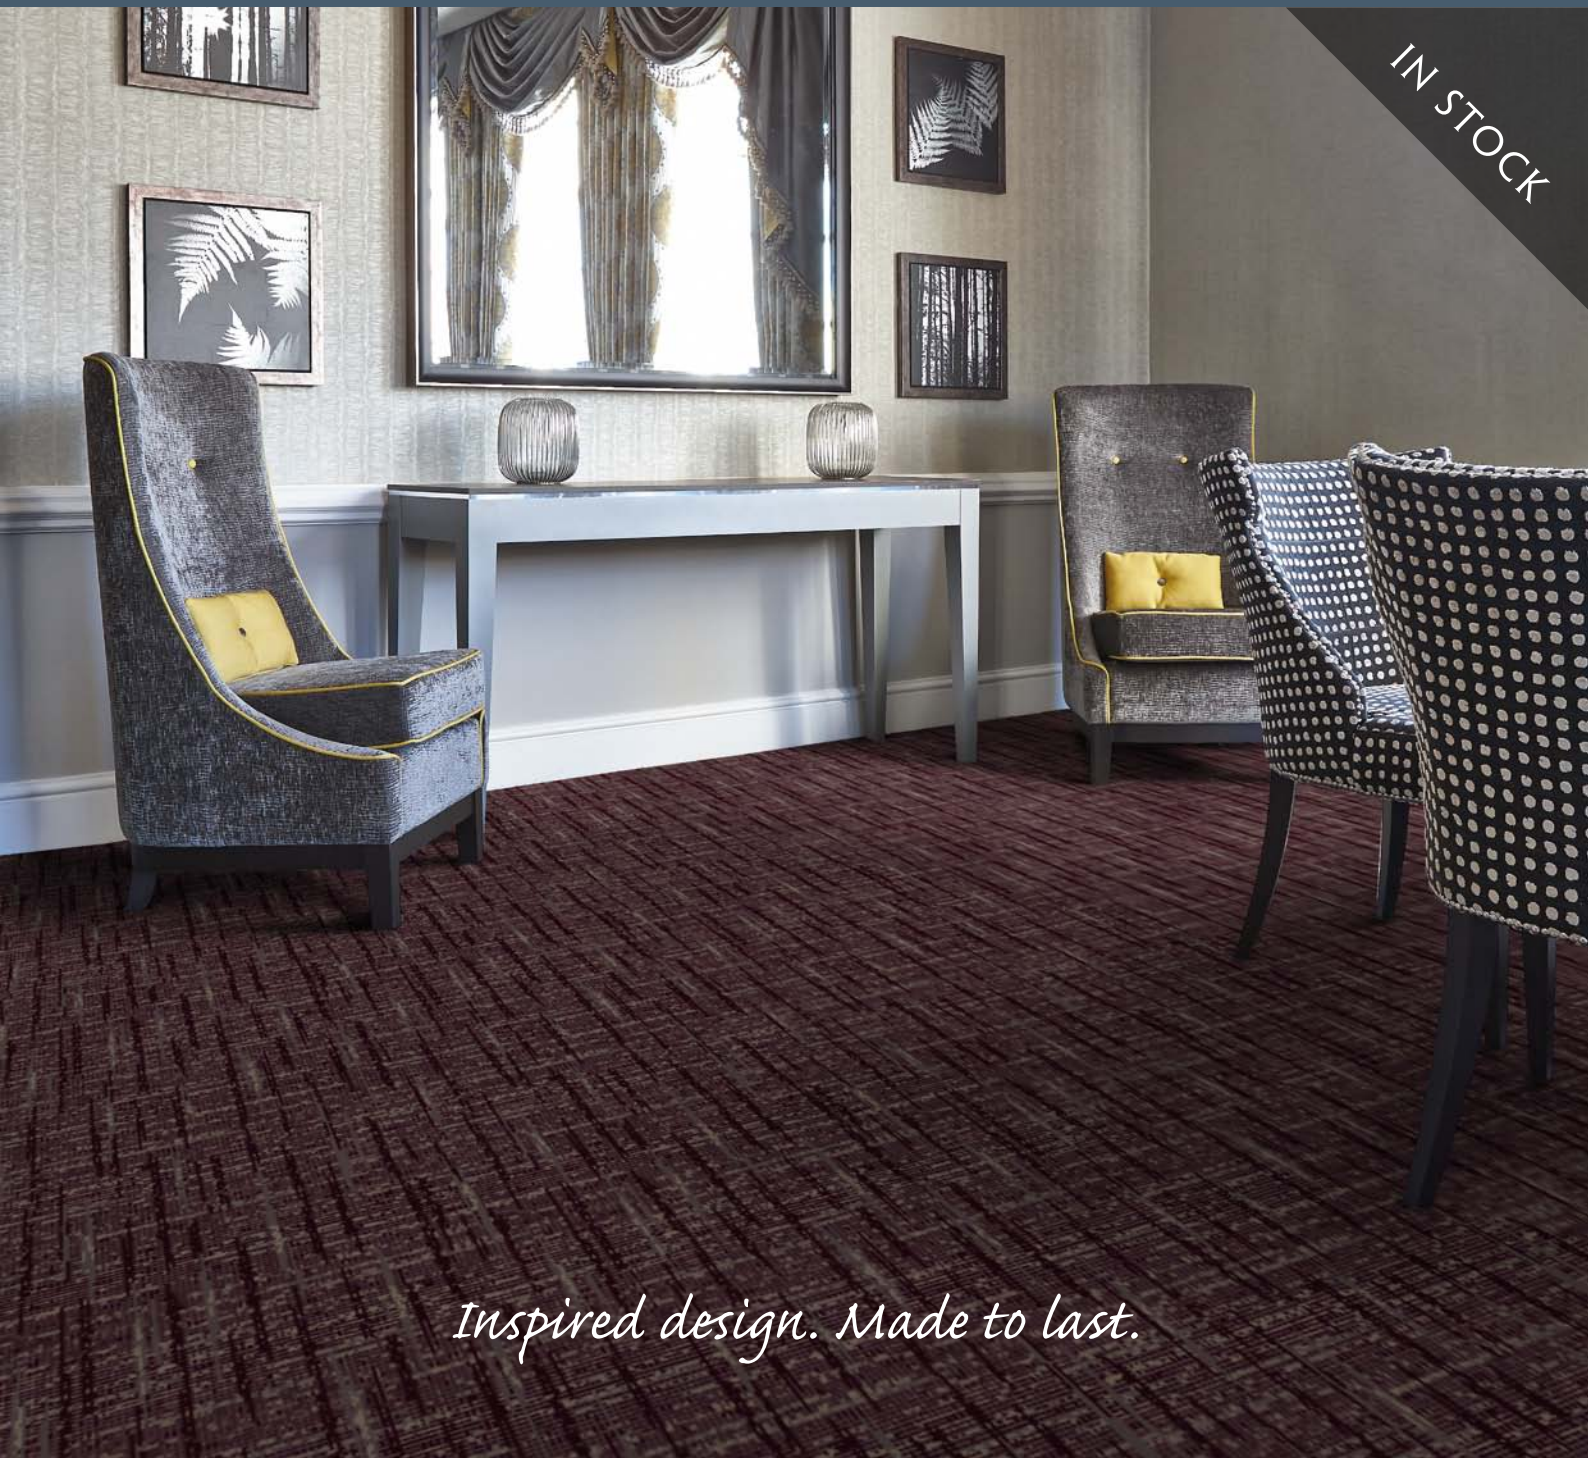

WILTON CARPETS

IN STOCK

Inspired design. Made to last.

AXMINSTER IN STOCK COLLECTION